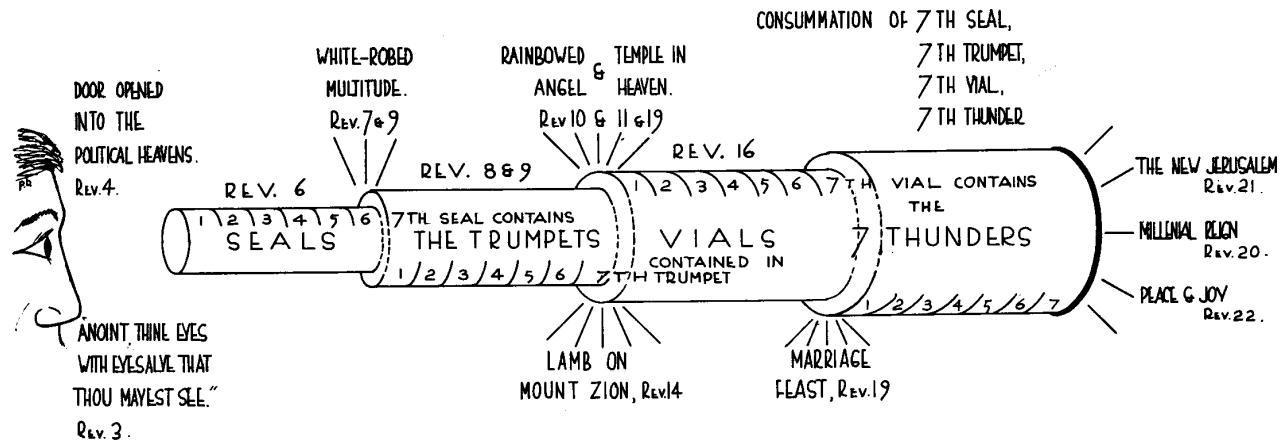

The Structure of the Apocalypse

INTRODUCTION		Ch.6							7							CONSUMMATION													
SEALS	Ch.5	1	2	3	4	5	6																						
		White horse – Peace	Red horse – Murders	Black horse – Famines	Pale horse – Death	Souls under Altar	Earthquake – Constantine																						
TRUMPETS	Ch.7:9–16								Ch.8 & 9							7													
									Preparation period	1	2	3	4	5	6														
														Ch.16															
VIALS	Ch.15															1	2	3	4	5	6	7							
																Effects of French Revolution	Naval exploits of Britain	Napoleon's conquests North Italy	Napoleon in Europe	Napoleon in Rome	Drying up of Euphrates Christ's Return	Greatest Earthquake							

The Telescopic Structure of Revelation

Interspersed vision of glory to encourage believers